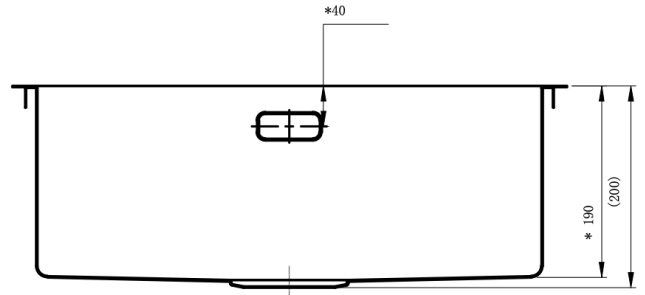

## Specifications

Sink Size	550W X 450H X 200D
Bowl Size	500W X 400H X 200D
Construction	Radius corners, Soundsproofing
Materials	Stainless steel (304 grade)
Installation	Undermount/Topmount
Waste fittings	1 X 90 mm colored stainless steel wastes included
Finish	PVD and Nano
Overflow	Yes
Tapholes	N/A
Warranty	10 Year PVD Finish* Lifetime Replacement on material*