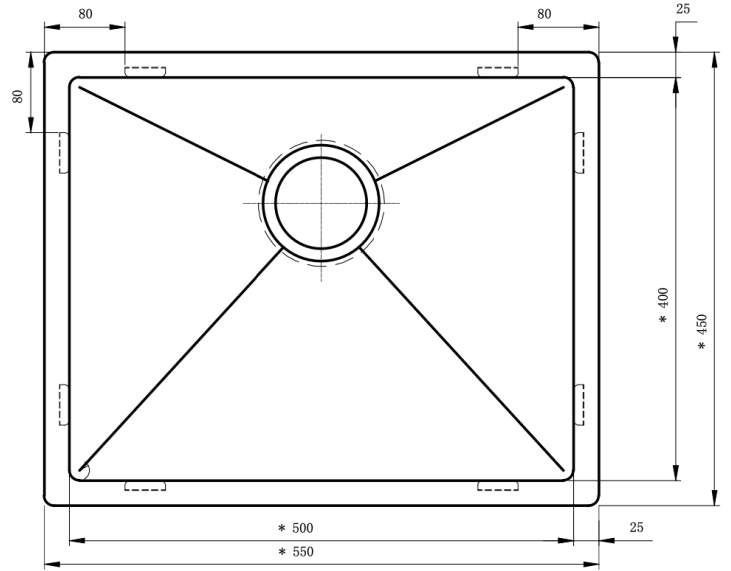

## Specifications

Sink Size	550W X 450H X 200D
Bowl Size	500W X 400H X 200D
Construction	Radius corners, Soundsproofing
Materials	Stainless steel (304 grade)
Installation	Undermount/Topmount
Waste fittings	1 X 90 mm colored stainless steel wastes included
Finish	PVD and Nano
Overflow	Yes
Tapholes	N/A
Warranty	10 Year PVD Finish* Lifetime Replacement on material*