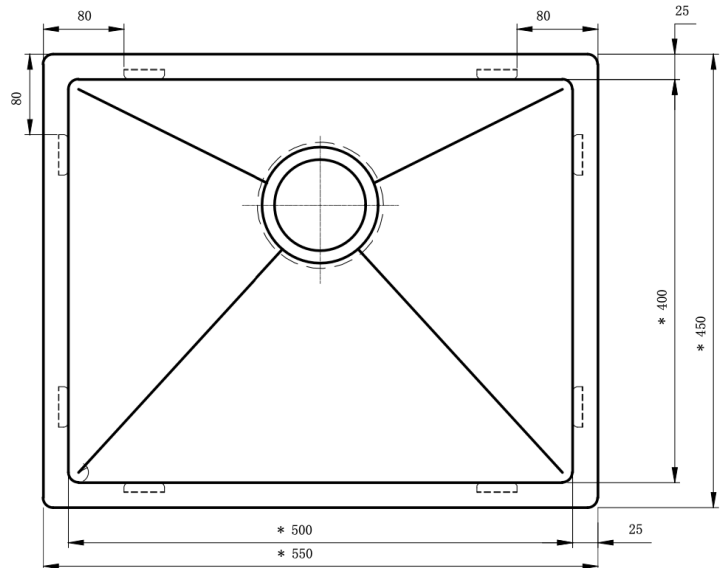

St George

ST-550S-MB

Kitchen Sink

Single Sink -Gloss Black

Specifications

Sink Size	550W X 450H X 200D
Bowl Size	500W X 400H X 200D
Construction	Radius corners, Soundsproofing
Materials	Stainless steel (304 grade)
Installation	Undermount/Topmount
Waste fittings	1 X 90 mm colored stainless steel wastes included
Finish	PVD and Nano
Overflow	Yes
Tapholes	N/A
Warranty	10 Year PVD Finish* Lifetime Replacement on material*