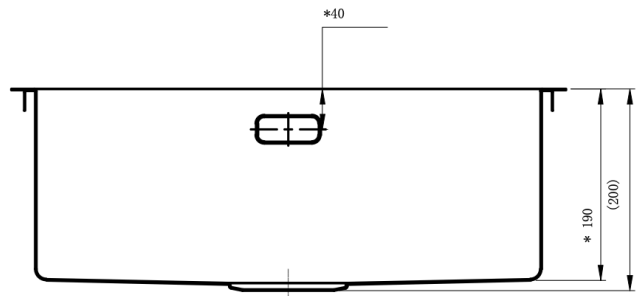

St George

ST-550S-MB

Kitchen Sink

Single Sink -Gloss Black

Specifications

Sink Size	550W X 450H X 200D
Bowl Size	500W X 400H X 200D
Construction	Radius corners, Soundsproofing
Materials	Stainless steel (304 grade)
Installation	Undermount/Topmount
Waste fittings	1 X 90 mm colored stainless steel wastes included
Finish	PVD and Nano
Overflow	Yes
Tapholes	N/A
Warranty	10 Year PVD Finish* Lifetime Replacement on material*