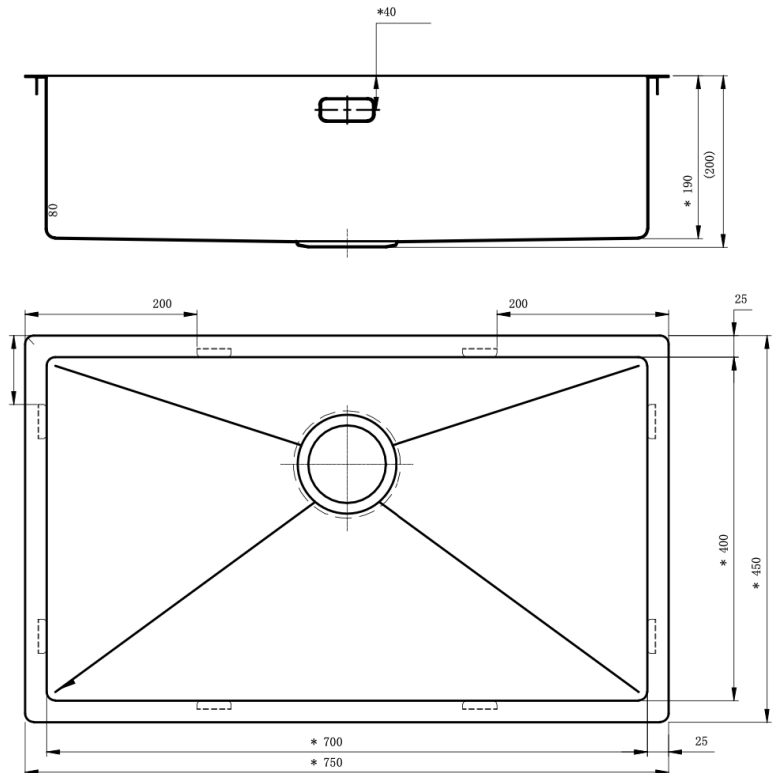

## Specifications

Sink Size	750W X 450H X 200D
Bowl Size	700W X 400H X 200D
Construction	Radius corners, Soundsproofing
Materials	Stainless steel (304 grade)
Installation	Undermount/Topmount
Waste fittings	1 X 90 mm colored stainless steel wastes included
Finish	PVD and Nano
Overflow	Yes
Tapholes	N/A
Warranty	10 Year PVD Finish*
	Lifetime Replacement on material*