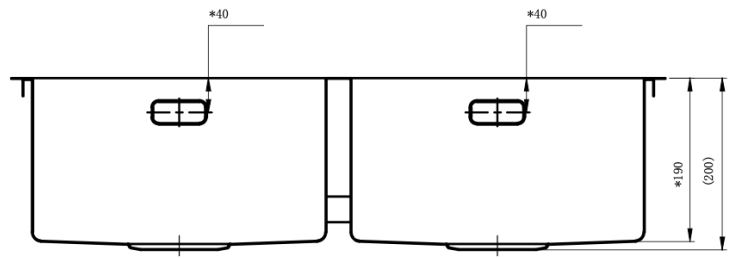

St George

ST-760D-BB

Kitchen Sink

Double Sink -Brushed Brass

Specifications

| | |
|----------------|--|
| Sink Size | 760W X 450H X 200D |
| Bowl Size | 340W X 400H X 200D 340W X 400H X 200D |
| Construction | Radius corners, Soundproofing |
| Materials | Stainless steel (304 grade) |
| Installation | Undermount/Topmount |
| Waste fittings | 2 X 90 mm colored stainless steel wastes included |
| Finish | PVD and Nano |
| Overflow | Yes |
| Tapholes | N/A |
| Warranty | 10 Year PVD Finish* Lifetime Replacement on material* |