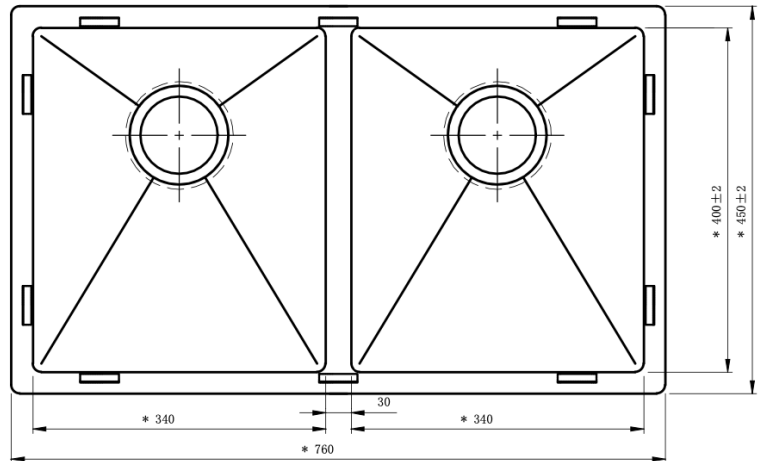

St George

ST-760D-BB

Kitchen Sink

Double Sink -Brushed Brass

Specifications

| | |
|----------------|--|
| Sink Size | 760W X 450H X 200D |
| Bowl Size | 340W X 400H X 200D 340W X 400H X 200D |
| Construction | Radius corners, Soundproofing |
| Materials | Stainless steel (304 grade) |
| Installation | Undermount/Topmount |
| Waste fittings | 2 X 90 mm colored stainless steel wastes included |
| Finish | PVD and Nano |
| Overflow | Yes |
| Tapholes | N/A |
| Warranty | 10 Year PVD Finish* Lifetime Replacement on material* |