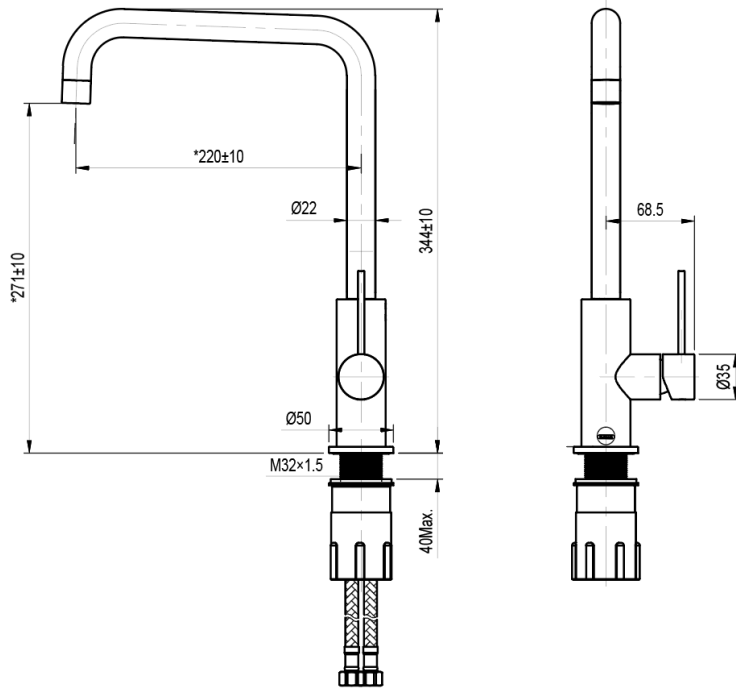

St George

STM-6000BB

Kitchen Mixer
Brushed Brass

Specifications

Construction	Stainless Steel
Materials	304 Grade Stainless Steel
Cartridge	Kerox - Ceramic disc cartridge
Cartridge size	35mm
Working Pressures	150kPa - 500 Kpa
Operating Temperature	1°C - 65°C
Reg Number	T40578
WELs rating	5 Star 5.5L/Min
Warranty	Life time warranty on cartridge