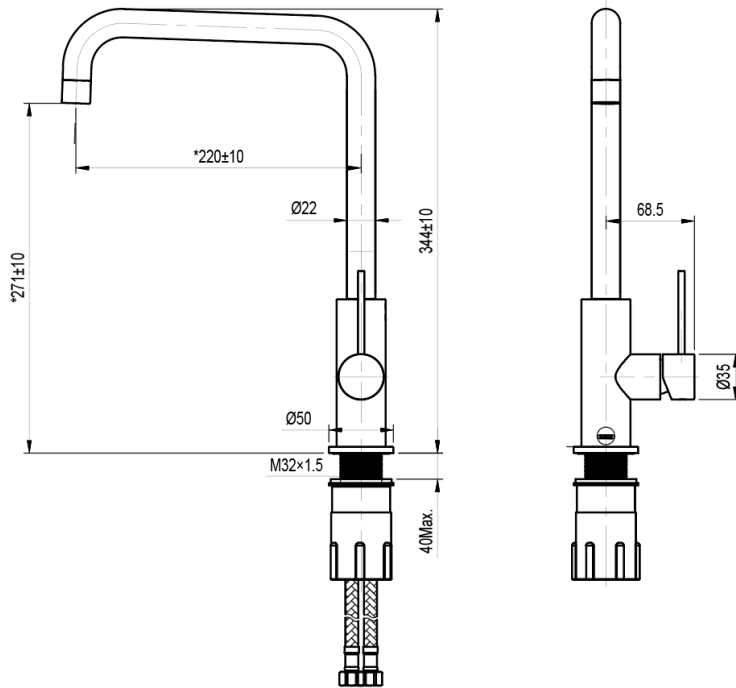

St George

STM-6000BN

Kitchen Mixer
Brushed Nickel

Specifications

Construction	Stainless Steel
Materials	304 Grade Stainless Steel
Cartridge	Kerox - Ceramic disc cartridge
Cartridge size	35mm
Working Pressures	150kPa - 500 Kpa
Operating Temperature	1°C - 65°C
Reg Number	T40578
WELs rating	5 Star 5.5L/Min
Warranty	Life time warranty on cartridge