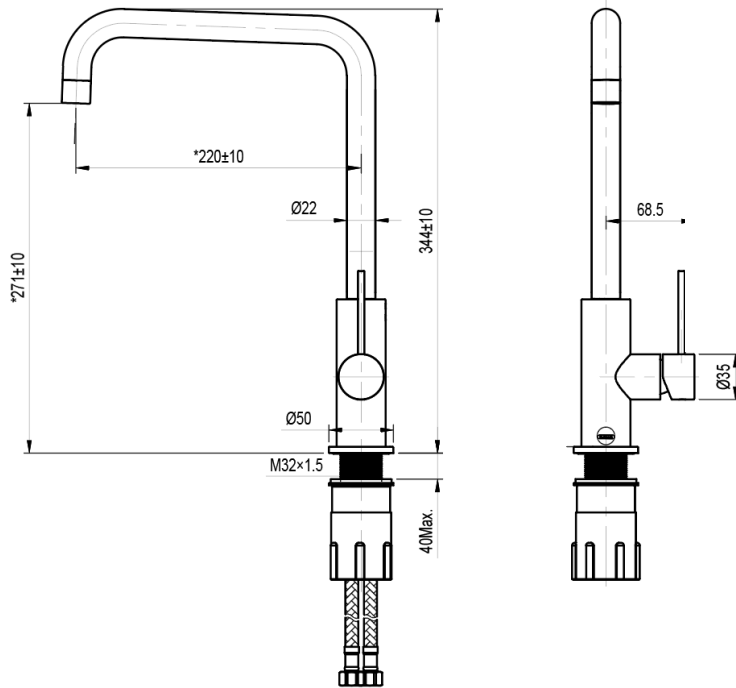

St George

STM-6000MB

Kitchen Mixer
Gloss Black

Specifications

Construction	Stainless Steel
Materials	304 Grade Stainless Steel
Cartridge	Kerox - Ceramic disc cartridge
Cartridge size	35mm
Working Pressures	150kPa - 500 Kpa
Operating Temperature	1°C - 65°C
Reg Number	T40578
WELs rating	5 Star 5.5L/Min
Warranty	Life time warranty on cartridge