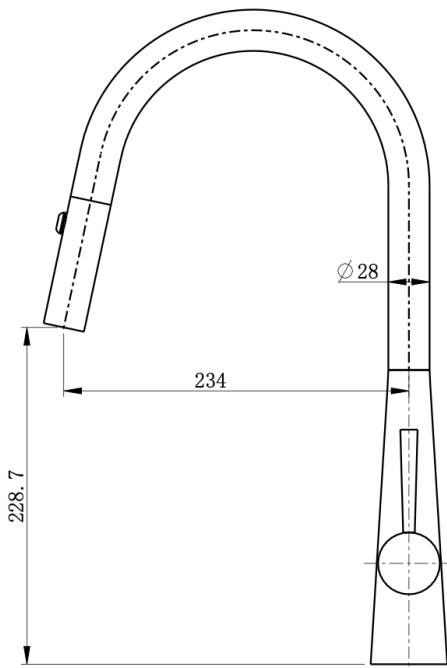

St George

STCP-6000-BB

Pull-Out Kitchen Mixer - Concord
Brushed Brass

Specifications

Materials	304 Grade Stainless Steel
Cartridge	Kerox - Ceramic disc cartridge
Cartridge size	35mm
Working Pressures	150kPa - 500 Kpa
Operating Temperature	1°C - 65°C
Reg Number	T42749
WELS rating	5 Star 5.0L/Min
Warranty	5 Years Warranty*