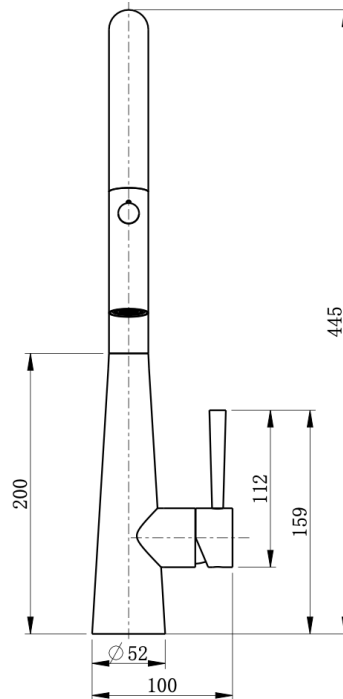

St George

STCP-6000-BB

Pull-Out Kitchen Mixer - Concord
Brushed Brass

Specifications

Materials	304 Grade Stainless Steel
Cartridge	Kerox - Ceramic disc cartridge
Cartridge size	35mm
Working Pressures	150kPa - 500 Kpa
Operating Temperature	1°C - 65°C
Reg Number	T42749
WELS rating	5 Star 5.0L/Min
Warranty	5 Years Warranty*