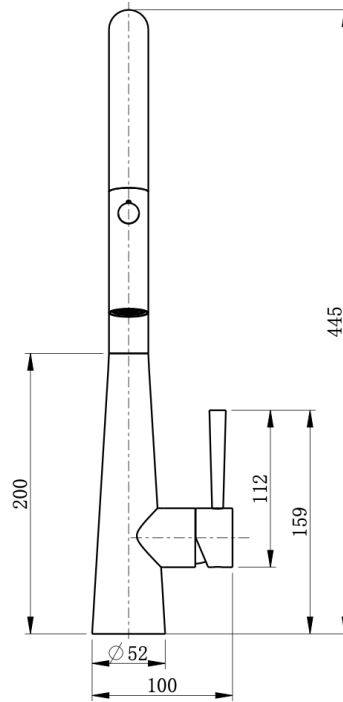

## Specifications

Materials	304 Grade Stainless Steel
Cartridge	Kerox - Ceramic disc cartridge
Cartridge size	35mm
Working Pressures	150kPa - 500 Kpa
Operating Temperature	1°C - 65°C
Reg Number	T42749
WELS rating	5 Star 5.0L/Min
Warranty	5 Years Warranty*