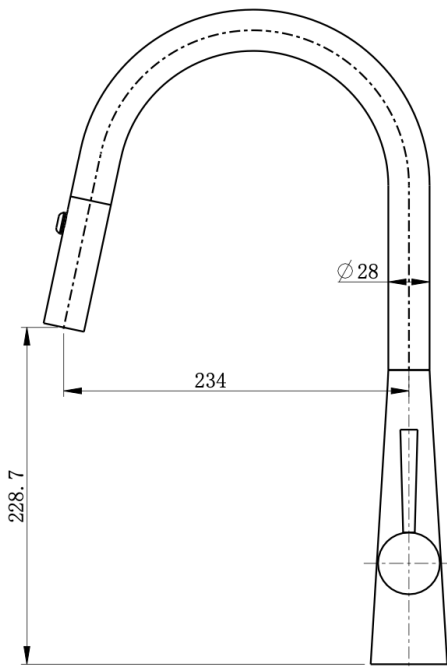

## Specifications

Materials	304 Grade Stainless Steel
Cartridge	Kerox - Ceramic disc cartridge
Cartridge size	35mm
Working Pressures	150kPa - 500 Kpa
Operating Temperature	1°C - 65°C
Reg Number	T42749
WELS rating	5 Star 5.0L/Min
Warranty	5 Years Warranty*